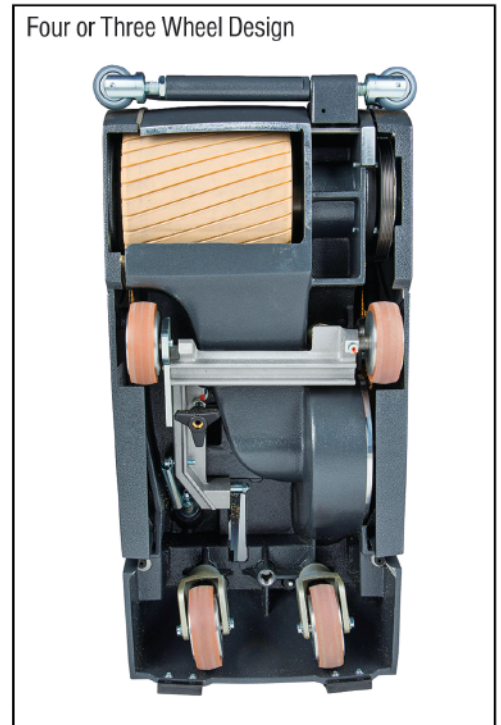

PALLMANN

COBRA

5 HP motor
single serpentine drive belt
variable sanding pressure
feather handle

PALLMANN®
wood floors. protected

PALLMANN | COBRA

FEATURES

- Heavy duty construction
- Single serpentine drive belt
- Industry best feathering handle
- High fan capacity
- Variable sanding pressure adjustment
- Detachable handle and motor
- External sanding belt adjustment

BENEFITS

- Long-lasting durability
- Provides maximum power to drum
- Smooth, easy drum operation
- Super effective dust suction
- Correct surface preparation
- Easy to transport
- Safer operation

The PALLMANN® COBRA sander is a powerful 5 HP 8" belt sander. The Cobra features left and right drum levers, upgraded fine feathering handle, carrying handles front and rear and a totally enclosed aluminum-finned German motor. The single drive belt technology is unique in the industry and delivers maximum power transfer to the drum.