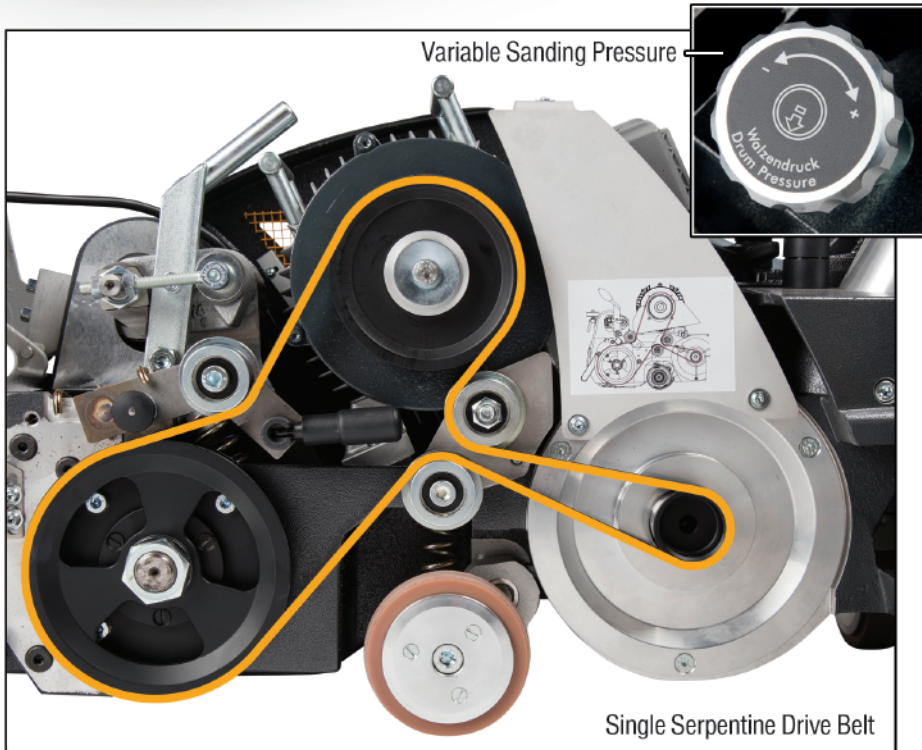

PALLMANN

COBRA

5 HP motor
single serpentine drive belt
variable sanding pressure
feather handle

PALLMANN®
wood floors. protected

PALLMANN | COBRA

FEATURES

- Heavy duty construction
- Single serpentine drive belt
- Industry best feathering handle
- High fan capacity
- Variable sanding pressure adjustment
- Detachable handle and motor
- External sanding belt adjustment

BENEFITS

- Long-lasting durability
- Provides maximum power to drum
- Smooth, easy drum operation
- Super effective dust suction
- Correct surface preparation
- Easy to transport
- Safer operation

The PALLMANN® COBRA sander is a powerful 5 HP 8" belt sander. The Cobra features left and right drum levers, upgraded fine feathering handle, carrying handles front and rear and a totally enclosed aluminum-finned German motor. The single drive belt technology is unique in the industry and delivers maximum power transfer to the drum.