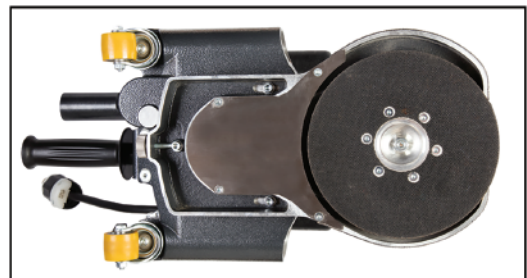

The **PALLMANN® GECKO STAR 2.0** edger is the latest edition to the PALLMANN family of sanding machines. This lightweight yet powerful edger features tool-free adjustment of wheels to provide the correct sanding pressure for any project. Dual lights allows for enhanced jobsite visibility, and the low decibel rating motor provides jobsite comfort. Hook and loop skirt attachments provide excellent dust containment.

Radiator Extension Available

Tool-Free Wheel Adjustment

Underside View