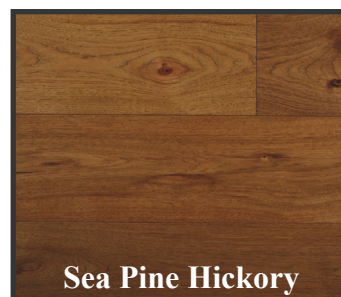

PACKAGING

- | | |
|---------------|---------------|
| Hickory | Oak and Maple |
| ■ 23.31 SF/CT | ■ 18.7 SF/CT |
| ■ 50 LB/CT | ■ 39 LB/CT |
| ■ 50 CT/PA | ■ 60 CT/PA |

Denver
HARDWOOD CO.

LOCKWOOD
FLOORING