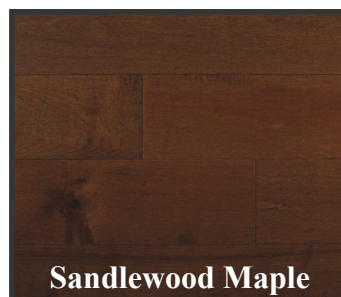

COASTAL COLLECTION

The Coastal Collection evokes warm sand, ocean breezes, salt air, bonfires and good company. Produced in three species and several comforting colors, Coastal possesses that casual elegance you have been searching for.

NATURAL BEAUTY

- 6" and 7½" x 9/16" x RL up to 6'
- Engineered.
- 3mm Sawn Cut Veneer.

TIMELESS ELEGANCE

- Handcrafted Microbevel.
- U.V.O.A. Finish.

ECO-FRIENDLY

- FloorScore Certified.
- Lacey Act Compliant.
- EPA RSCA Title VI and Carb II Compliant.

EASY TO MAINTAIN

- Simply sweep, vacuum and clean with hardwood floor cleaner.*

WARRANTY

- 30 Year Residential Wear.
- Lifetime Structural Warranty.
- 10 Year Light Commercial Structural.

INSTALLATION

- Nail, Glue & Float.

PACKAGING

Hickory	Oak and Maple
■ 23.31 SF/CT	■ 18.7 SF/CT
■ 50 LB/CT	■ 39 LB/CT
■ 50 CT/PA	■ 60 CT/PA

Denver
HARDWOOD CO.

LOCKWOOD
FLOORING